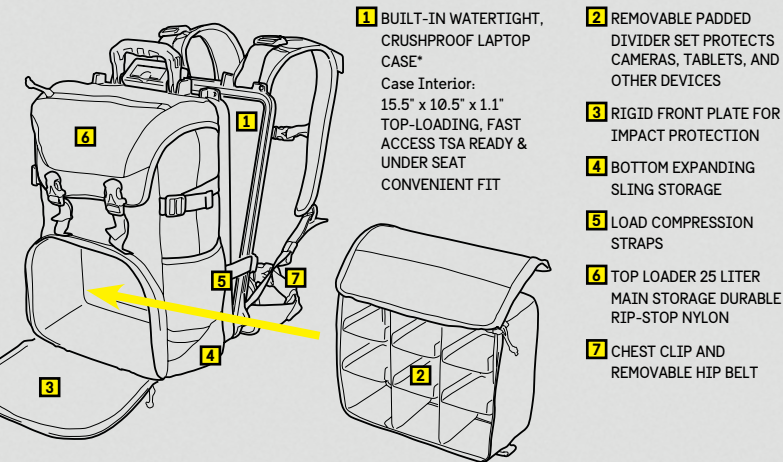

PELICAN™ S130 SPORT ELITE

LAPTOP/CAMERA DIVIDER PACK

For the photographer on the go, the **S130 SPORT ELITE'S** built in laptop case protects your laptop in all environments. The padded divider set organizes your camera gear and can be removed to give you 25 liters of storage. A rigid front plate protects against impact, and there are plenty of pockets to hold all your gear.

1. **1** BUILT-IN WATERTIGHT, CRUSHPROOF LAPTOP CASE*

Case Interior:
15.5" x 10.5" x 1.1"
TOP-LOADING, FAST
ACCESS TSA READY &
UNDER SEAT
CONVENIENT FIT

1. **2** REMOVABLE PADDED DIVIDER SET PROTECTS CAMERAS, TABLETS, AND OTHER DEVICES

1. **3** RIGID FRONT PLATE FOR IMPACT PROTECTION

1. **4** BOTTOM EXPANDING SLING STORAGE

1. **5** LOAD COMPRESSION STRAPS

1. **6** TOP LOADER 25 LITER MAIN STORAGE DURABLE RIP-STOP NYLON

1. **7** CHEST CLIP AND REMOVABLE HIP BELT

SEE [PELICAN.COM/WARRANTY](https://www.pelican.com/warranty)
FOR FULL DETAILS

[PELICAN.COM](https://www.pelican.com)

DESIGNED IN

USA